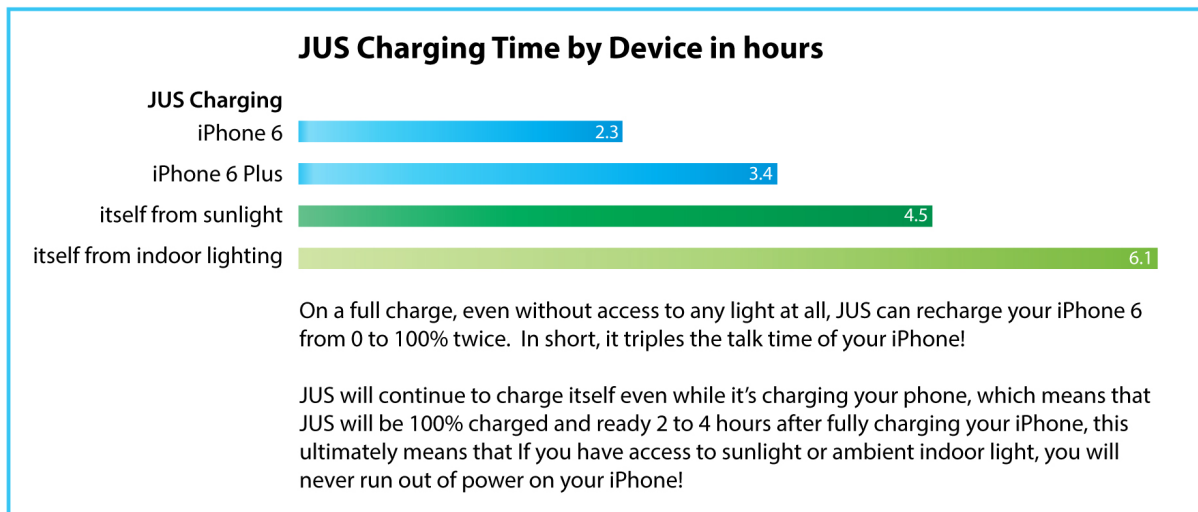

Another pioneering aspect of JUS is its flexibility in how it recharges itself: it is not just limited to solar power but comes with an attractive frictionless charging dock and a Micro-USB port, which doubles for synching your iPhone to your computer as well as charging your phone and JUS, so you never have to directly plug anything into your iPhone again.

If you have access to outdoor or indoor light-any light—even on cloudy days, you would never ever run out of power on your iPhone ever!

Here's how JUS works: A 4000mAh, 14.88Wh Lithium-Polymer battery will always charge from sunlight and indoor lighting if its capacity falls below 99%, ensuring that it is ready to fully charge your iPhone when needed. It has a protective smart circuit to prevent a short circuit or overcharging.

The wireless-frictionless charging dock means that you never need to plug your iPhone into anything again! With Micro-USB port both charging and synching are supported by the JUS case and when JUS is on the frictionless dock or plugged into the Micro-USB, JUS uses a special pass-thru charging system that means it'll actually charge the iPhone's battery first. This is more efficient long-term, and should cut down on the ageing of JUS's own battery unit.

And just how long does all this take?